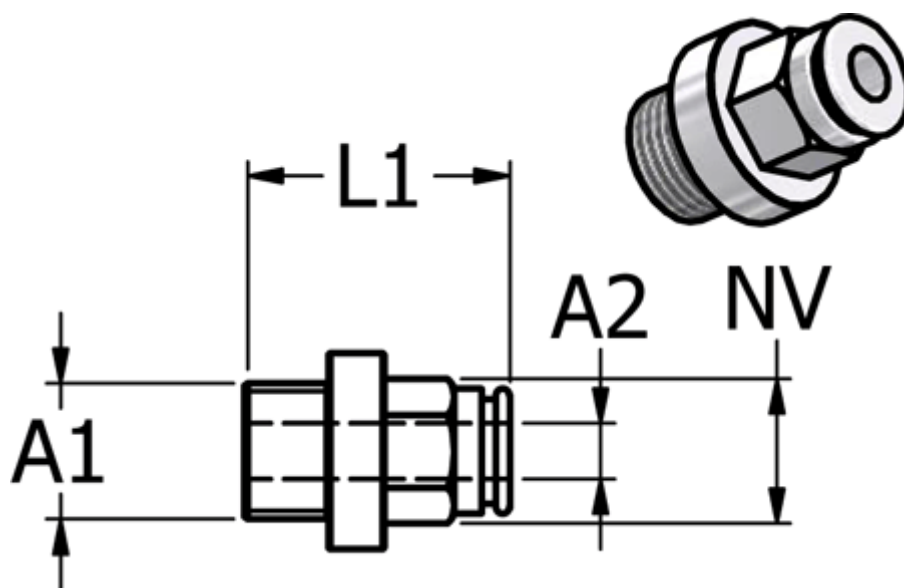

Article number: 5868450054

Description: Metal Push-in fitting 845.005-4, Ø4-M5  
Straight union with FPM O-ring

## Measures

Ext. hose diameter A2 =	4
L1 =	20.5
NV =	9
Thread A1 =	M5